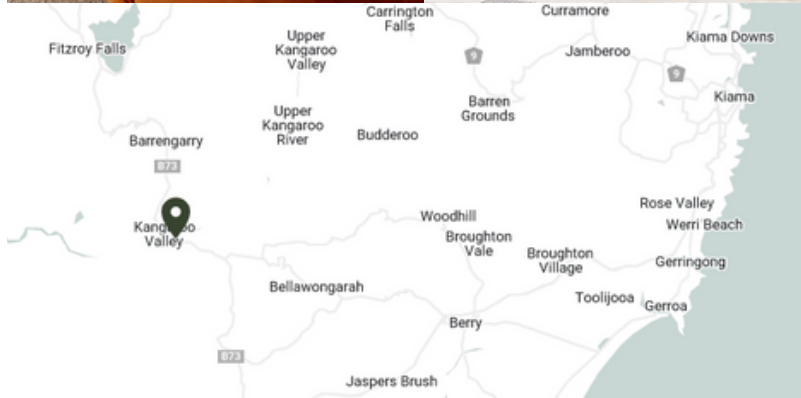

PLACES OF INTEREST

- Canberra 205 kms
- Sydney Airport 160 kms
- Hyams Beach 50 kms
- Shoalhaven Heads 30 kms
- Nowra 23 kms
- Fitzroy Falls 15 kms
- Hampden Bridge 2 kms

CHECK-IN INFORMATION

- Check-in 3.00pm
- Check-out 10.00am
- Reception hours 7.00am to 7.00pm
- After-hours by pre-arrangement